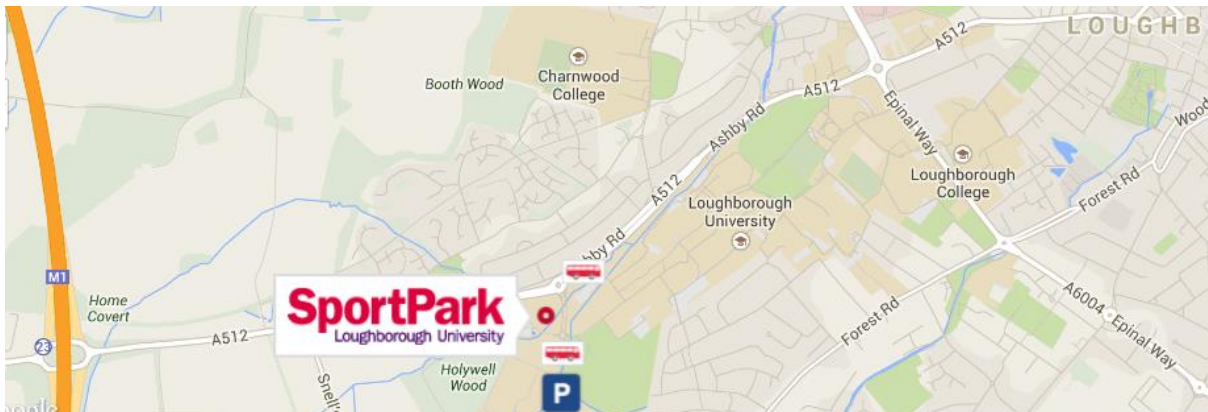

Map and Directions

Address

Volleyball England
SportPark, Loughborough University
3 Oakwood Drive
Loughborough
Leicestershire
LE11 3QF

Travelling by car

SportPark's nearest motorway link is the M1. Junction 23 is less than two miles from SportPark. Travel towards Loughborough from Junction 23 on the A512. At the first roundabout, turn right and report to the security hut on the right. After the security barriers turn right at the roundabout and take the first right in to the SportPark Car Park (press the intercom button at the security barrier). Visitors with mobility problems can pre-book parking spaces by calling SportPark reception on 01509 222820.

For satellite navigation systems, the postcode is **LE11 3QF**.

Travelling by rail

Regular Intercity services operate between Loughborough and other main line towns and cities - including daily trains to and from London St Pancras International, 90 minutes away.

Once at Loughborough's railway station you are just ten minutes away from the campus. From here there is a regular bus service which operates every ten minutes during University term time. A taxi service is also available from the station.